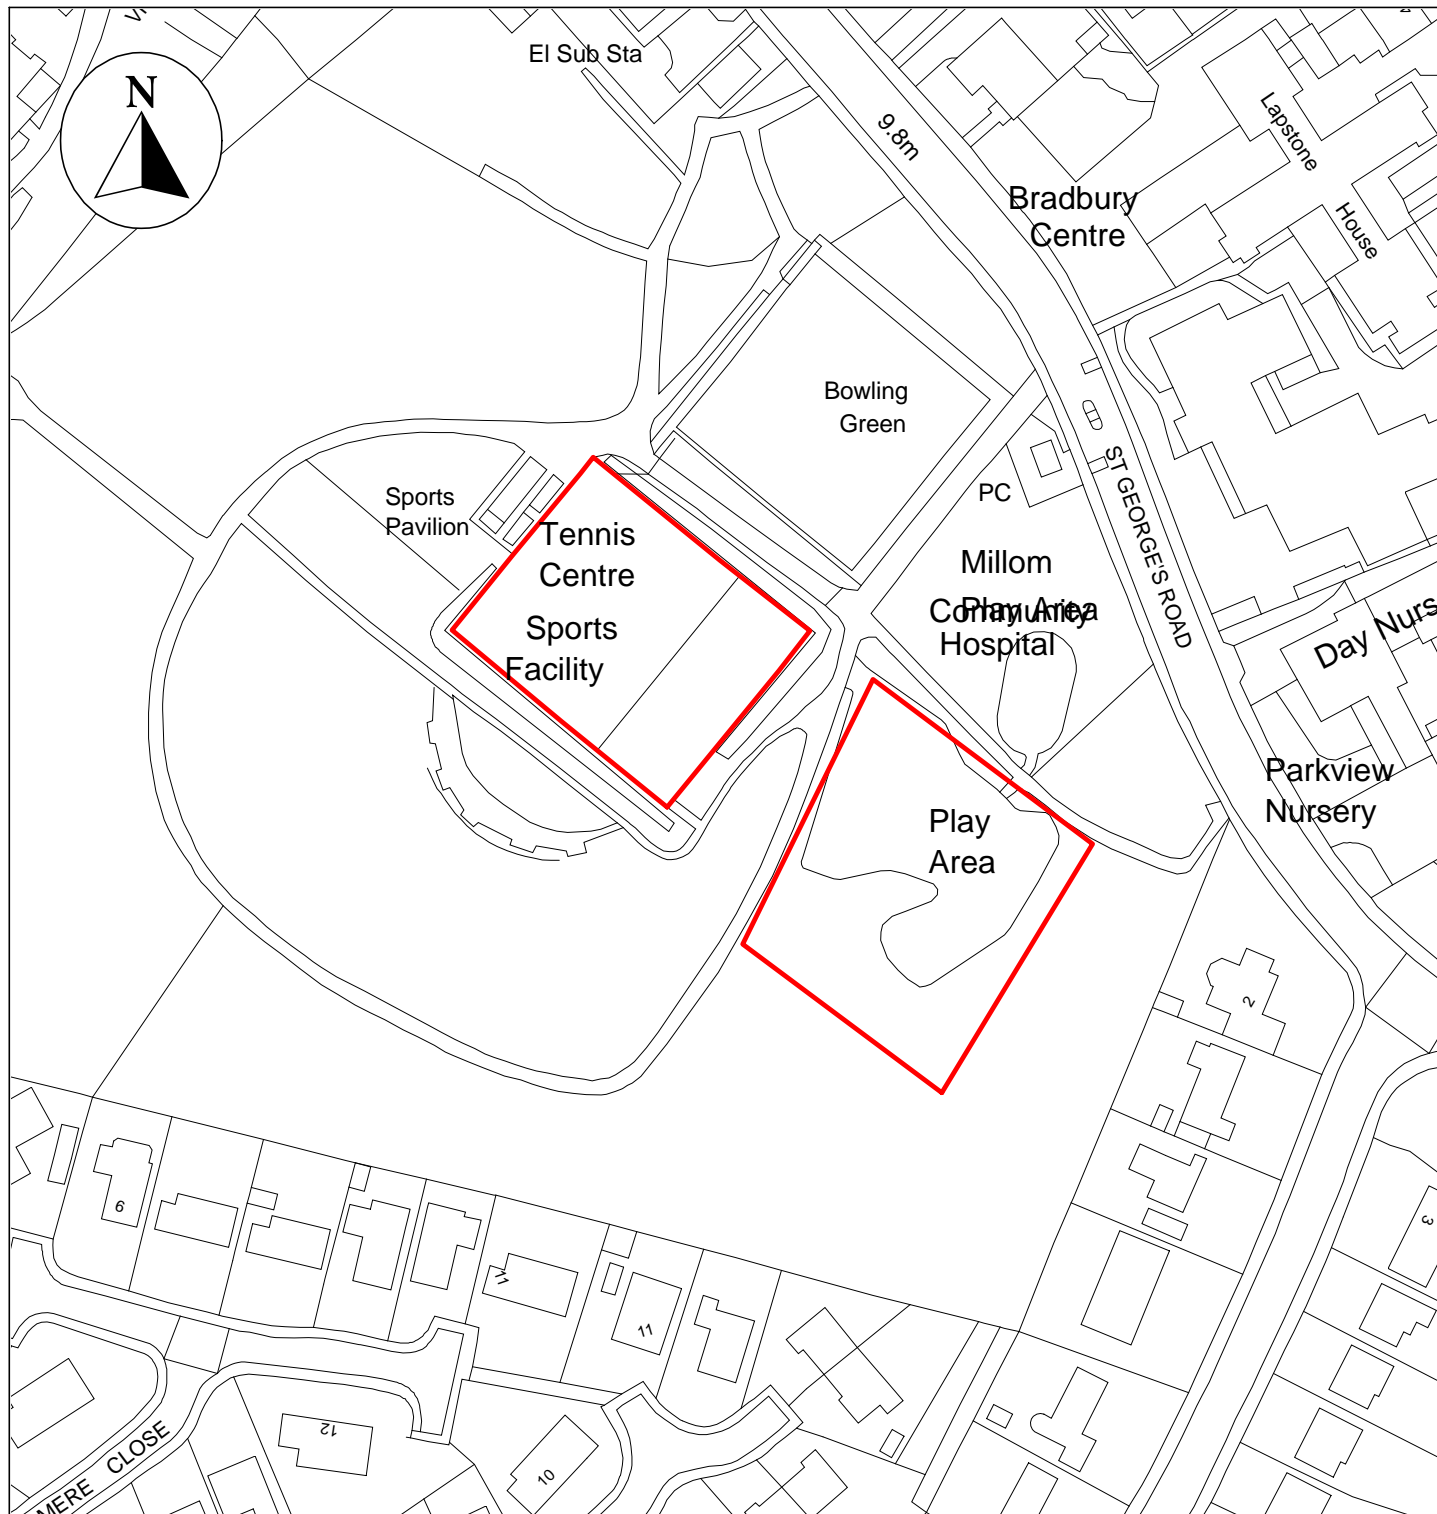

Public Space Protection Order Cumberland Council 2024

ANTI-SOCIAL BEHAVIOUR CRIME AND
POLICING ACT 2014

Play Area Millom Park, St George's Road, Millom, LA18 4JA

Neighbourhoods
Education and Enforcement
Allerdale House
Workington
CA14 3YJ

Scale: 1 : 1,250
Date: February 2024

©crown copyright database rights 2024
ordnance survey AC0000861732